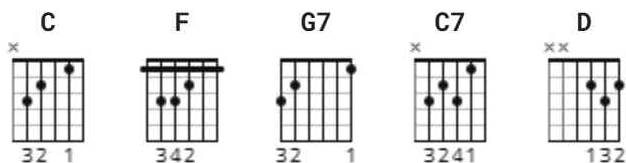

A Mess Of Blues Chords by Elvis Presley

Difficulty: beginner

Tuning: E A D G B E

CHORDS

A Mess Of Blues:Elvis Presley.
#32 in 1960.

#1.

C

I just got your letter, baby.

Too bad you can't come home.

F

I swear I'm goin' crazy,

sittin' here all alone.

G7

F

C

Since you're go.o.ne..I got a mess of blues.

C
rollin' down my face.

F
If you cry, when you're in love,

D **G7**
it sure ain't no disgrace.

#4.

C
I gotta get myself together,

before I lose my mind.

F
I'm gonna catch the next train goin'..

and leave my blues behind.

G7 **F** **C**
Since your go.o.ne..I got a mess of blues.

OUTRO:

G7 **F** **C**
Since your go.o.ne..I got a mess of blues.

G7 **F** **C**
Since your go.o.ne..I got a mess of blues.

G7 **F** **C**
Since your go.o.ne..I got a mess of blues.(Fade.)